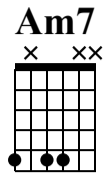

Fingerstyle Gitarrenrhythmus

Mark Lettieri

Standard tuning

♩ = 100

Am7

1 2

P.M. P.M. P.M. -----+ P.M. P.M.

T
A
B